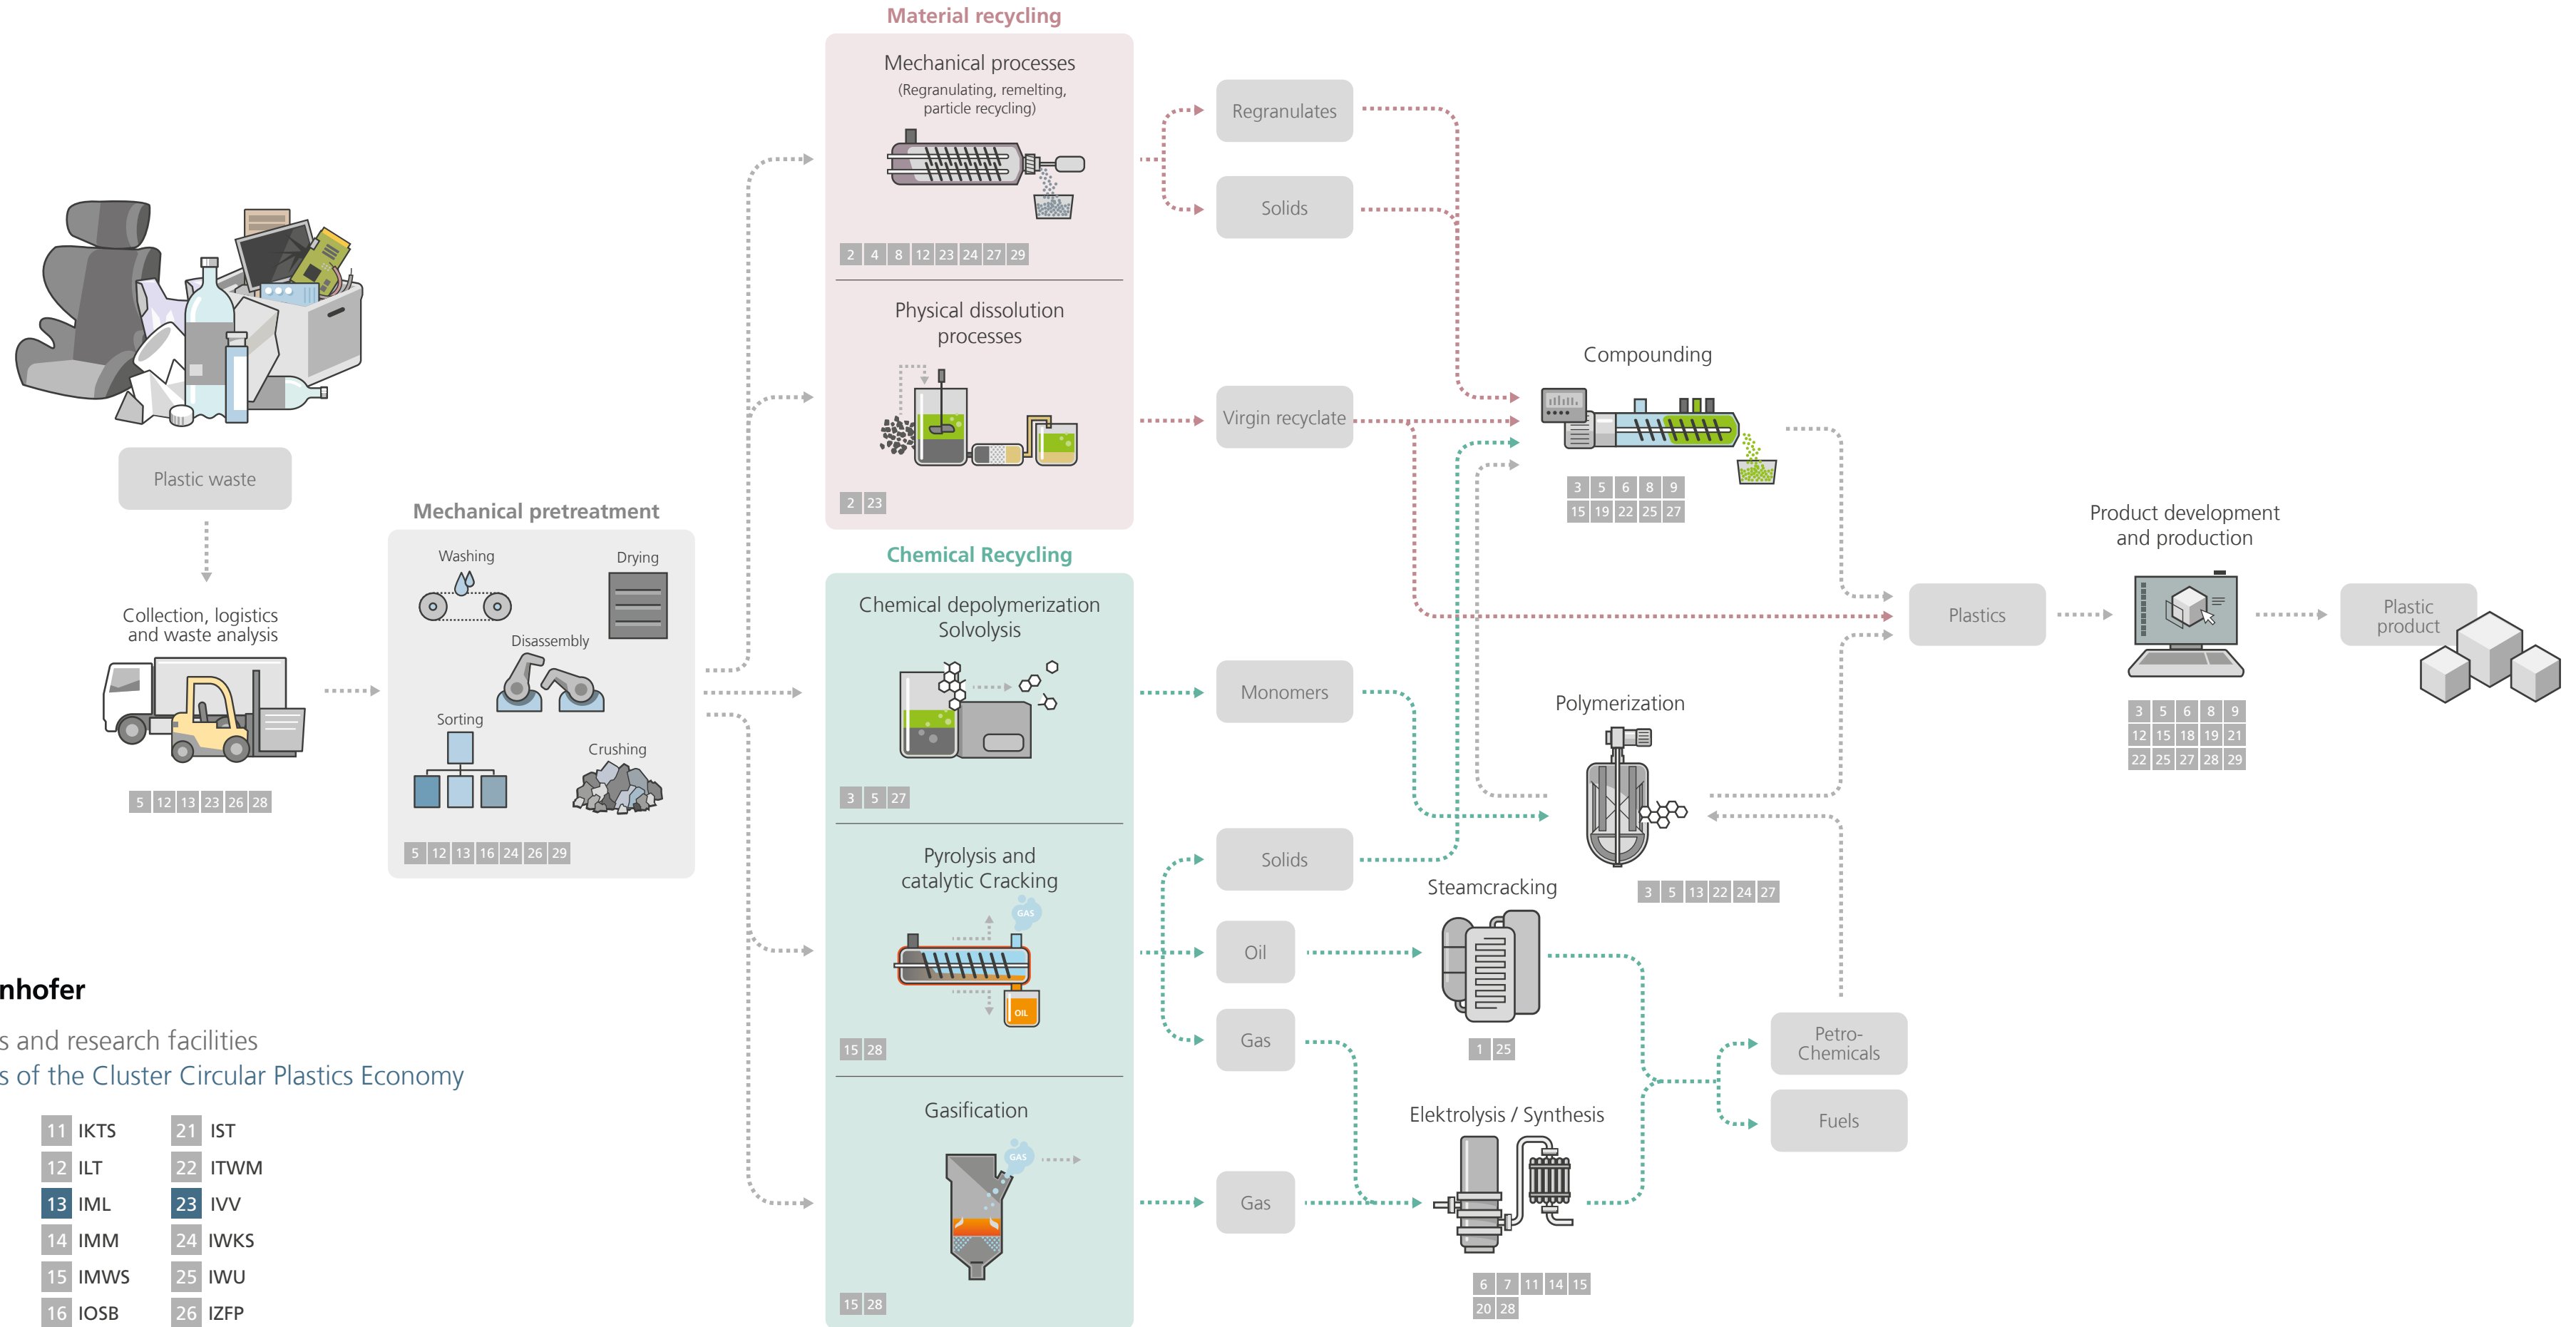

# Fraunhofer Competence Landscape Recycling technologies

Institutes and research facilities  
Institutes of the Cluster Circular Plastics Economy

1 CBP	11 IKTS	21 IST
2 CSP	12 ILT	22 ITWM
3 IAP	13 IML	23 IVV
4 IBP	14 IMM	24 IWKS
5 ICT	15 IMWS	25 IWU
6 IFAM	16 IOSB	26 IZFP
7 IGB	17 IPK	27 LBF
8 IGCV	18 IPT	28 UMSICHT
9 IGD	19 ISC	29 WKI
10 IIS	20 ISE	